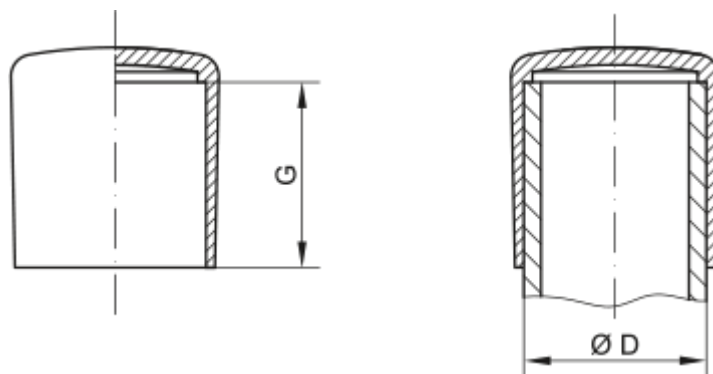

# Data Sheet

Article number: 59GPN280ER26

Description: KLEE Cap for pipes GPN 280 - (Pipe size 26)

## Measures

---

D = 26

G = 23.5